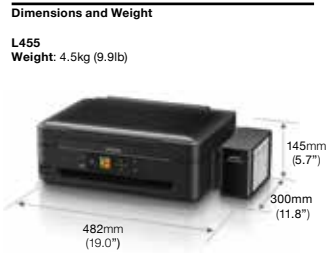

Model Number	L455	
Printing	On-demand ink jet (piezoelectric)	
Nozzle configuration	180 nozzles Black, 59 nozzles, each colour (Cyan, Magenta, Yellow)	
Print direction	Bi-directional printing, Uni-directional printing	
Maximum resolution	5760 X 1440 dpi (with Variable-Sized Droplet Technology)	
Minimum ink droplet volume	3 pl	
Print Speed*		
Max draft text - memo (A4)	Approx. 33 ppm/15 ppm (Black*/Colour*)	
ISO 24734, A4, simplex	Approx. 9.2 ipm/4.5 ipm (Black/Colour)	
Max photo draft - 10 X 15cm/4x6" #2#3	Approx. 27 sec per photo (W/Border)	
Photo default - 10 X 15cm/4x6" #2#3	Approx. 69 sec per photo (W/Border)	
Double-sided printing	Yes (Manual)	
Copying		
Copy Speed		
Max draft text - memo (A4)	Approx. 33 cpm/15 cpm (Black*/Colour*)	
ISO 29183, A4, simplex	Approx. 7.7 ipm/3.8 ipm (Black/Colour)	
Copy mode	Standard copy mode	
Maximum copies from standalone	99	
Reduction / enlargement	25-400%, Auto Fit Function	
Scanning		
Scanner type	Flatbed colour image scanner	
Sensor type	CIS	
Optical resolution	1200 X 2400 dpi	
Maximum scan area	216 X 297mm (8.5" X 11.7")	
Scanner Bit Depth		
Colour	48-bit internal, 24-bit external	
Grayscale	16-bit internal, 8-bit external	
Black and white	16-bit internal, 1-bit external	
Scan Speed		
Monochrome 300 dpi	Approx. 11 sec	
Colour 300 dpi	Approx. 28 sec	
Paper Handling		
Paper feed method	Friction feed	
Number of paper trays	1	
Paper Hold Capacity		
Input capacity	100 sheets, A4 Plain paper (75g/m²) 20 sheets, Premium Glossy Photo Paper	
Output capacity	30 sheets, A4 Plain paper 20 sheets, Premium Glossy Photo Paper	
Paper size	A4, A5, A6, B5, 10x15cm(4x6in), 13x18cm(5x7in), 9x13cm(3.5x5in), Letter(8 1/2x11in), Legal(8 1/2x14in), Half Letter(5 1/2x8 1/2in), 13x20cm(5x8in), 20x25cm(8x10in), 16:9 wide size, 100x148mm, Envelopes: #10(4 1/8x9 1/2in), DL(t10x220mm), C6(t14x162mm) 215.9 x 117.6mm (8.5" x 4.6")	
Maximum paper size	3mm top, left, right, bottom	
Print margin		
Interface		
USB	Hi-Speed USB 2.0	
Network	Wi-Fi IEEE 802.11b/g/n, Wi-Fi Direct	
Control Panel		
Lcd screen	1.44 inch/3.7cm TFT Colour LCD	
Type of direct printing	Card slot	
Card Slot		
Supported memory cards	SD, SDHC, SDXC, MiniSD (With Adapter), MiniSDHC (With Adapter), MicroSD (With Adapter), MicroSDHC (With Adapter), MicroSDXC (With Adapter)	
File format	JPEG	
Epson Connect Features	Epson iPrint, Epson Email Print, Remote Print Driver, Epson Creative Print	
Other mobile solutions	Apple® Airprint™, Google Cloud Print™	
Supported Platforms		
Operating system	Windows XP/XP Professional x64 Edition/Vista/7/8/8.1 Mac OS X 10.6.8, 10.7.x, 10.8.x, 10.9.x	
Electrical Specifications		
Rated voltage	AC 100-240V	
Rated frequency	50-60 Hz	
Power consumption		
Operating	Approx. 13.0W	
Standby	Approx. 5.0W	
Sleep	Approx. 1.5W	
Power off	Approx. 0.3W	
Noise Level		
PC printing / premium glossy	5.1 B(A), 37 dB(A)	
Photo paper best photo	5.8 B(A), 45 dB(A)	
PC printing / plain paper default*4		
Epson Genuine Ink Bottle		
Black	4,000 pages	Order Code T6641 T6642 T6643 T6644
Cyan	6,500 pages (composite yield)	
Magenta		
Yellow		

*1 Print speed (Pages Per Minute) is calculated when printed on A4 plain paper in the fastest mode, 10 x 15 cm photo print speed when printed on Epson Premium Glossy Photo Paper. Print speed may vary depending on system configuration, print mode, document complexity, software, type of paper used and connectivity. Print speed does not include processing time on host computer.